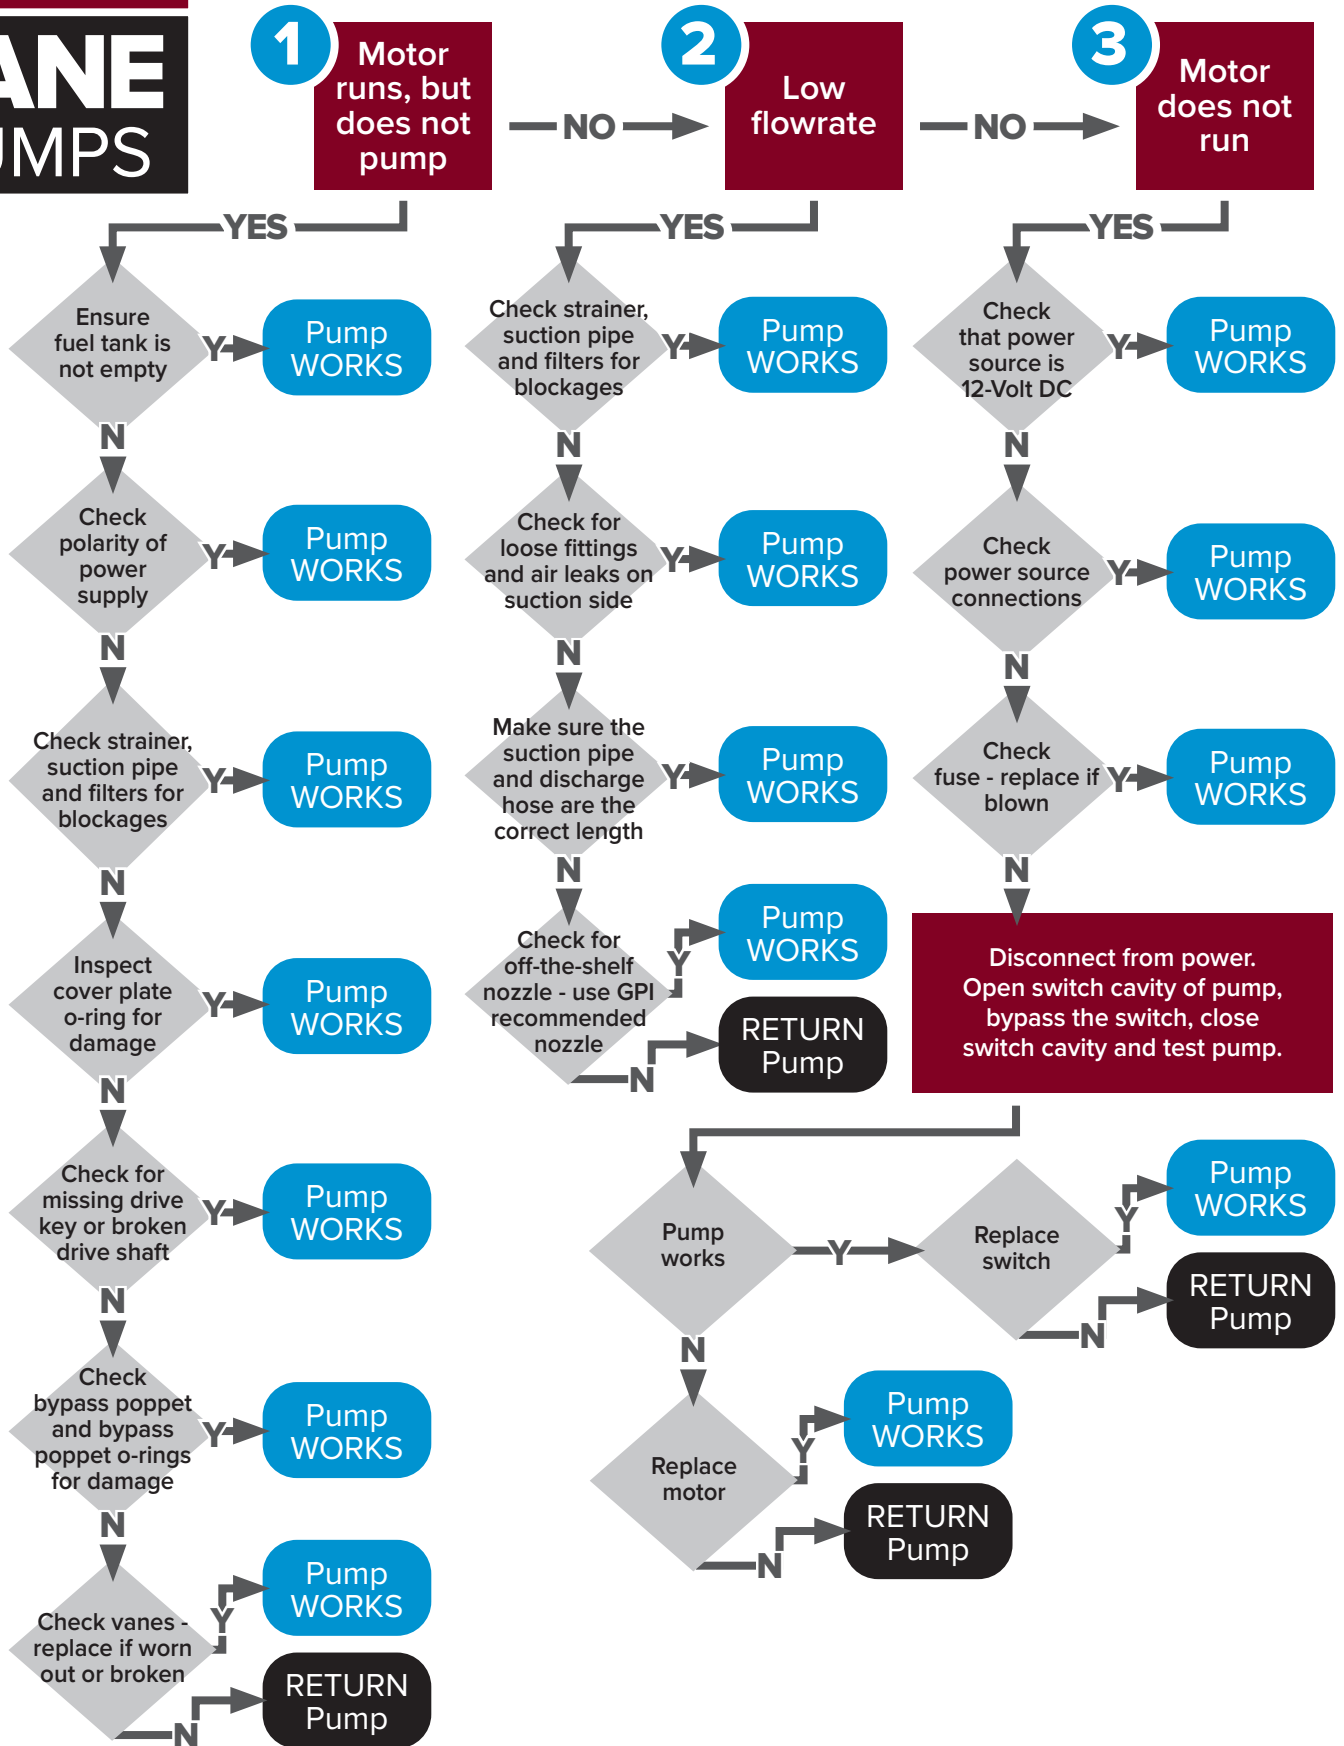

12 VOLT GEAR PUMPS

INCLUDES THESE MODELS: EZ-8, M-150, M-180, G20, P-120, P-200, L5016, AND L5020

After each process ask yourself, "did that fix the problem?"

TROUBLESHOOTING GUIDE

➔ For assistance, contact your retailer or GPI at 1-800-835-0113.

INCLUDES THESE MODELS: M-1115, L5116, L5132, PA-120, AND PA-200

After each process ask yourself, "did that fix the problem?"

115 VOLT GEAR PUMPS

➔ For assistance, contact your retailer or GPI at 1-800-835-0113.

12 VOLT

VANE PUMPS

INCLUDES THESE MODELS: M-3020, M-3025, PRO20-112, PRO25-112, AND V25

After each process ask yourself, "did that fix the problem?"

TROUBLESHOOTING GUIDE

➔ For assistance, contact your retailer or GPI at 1-800-835-0113.