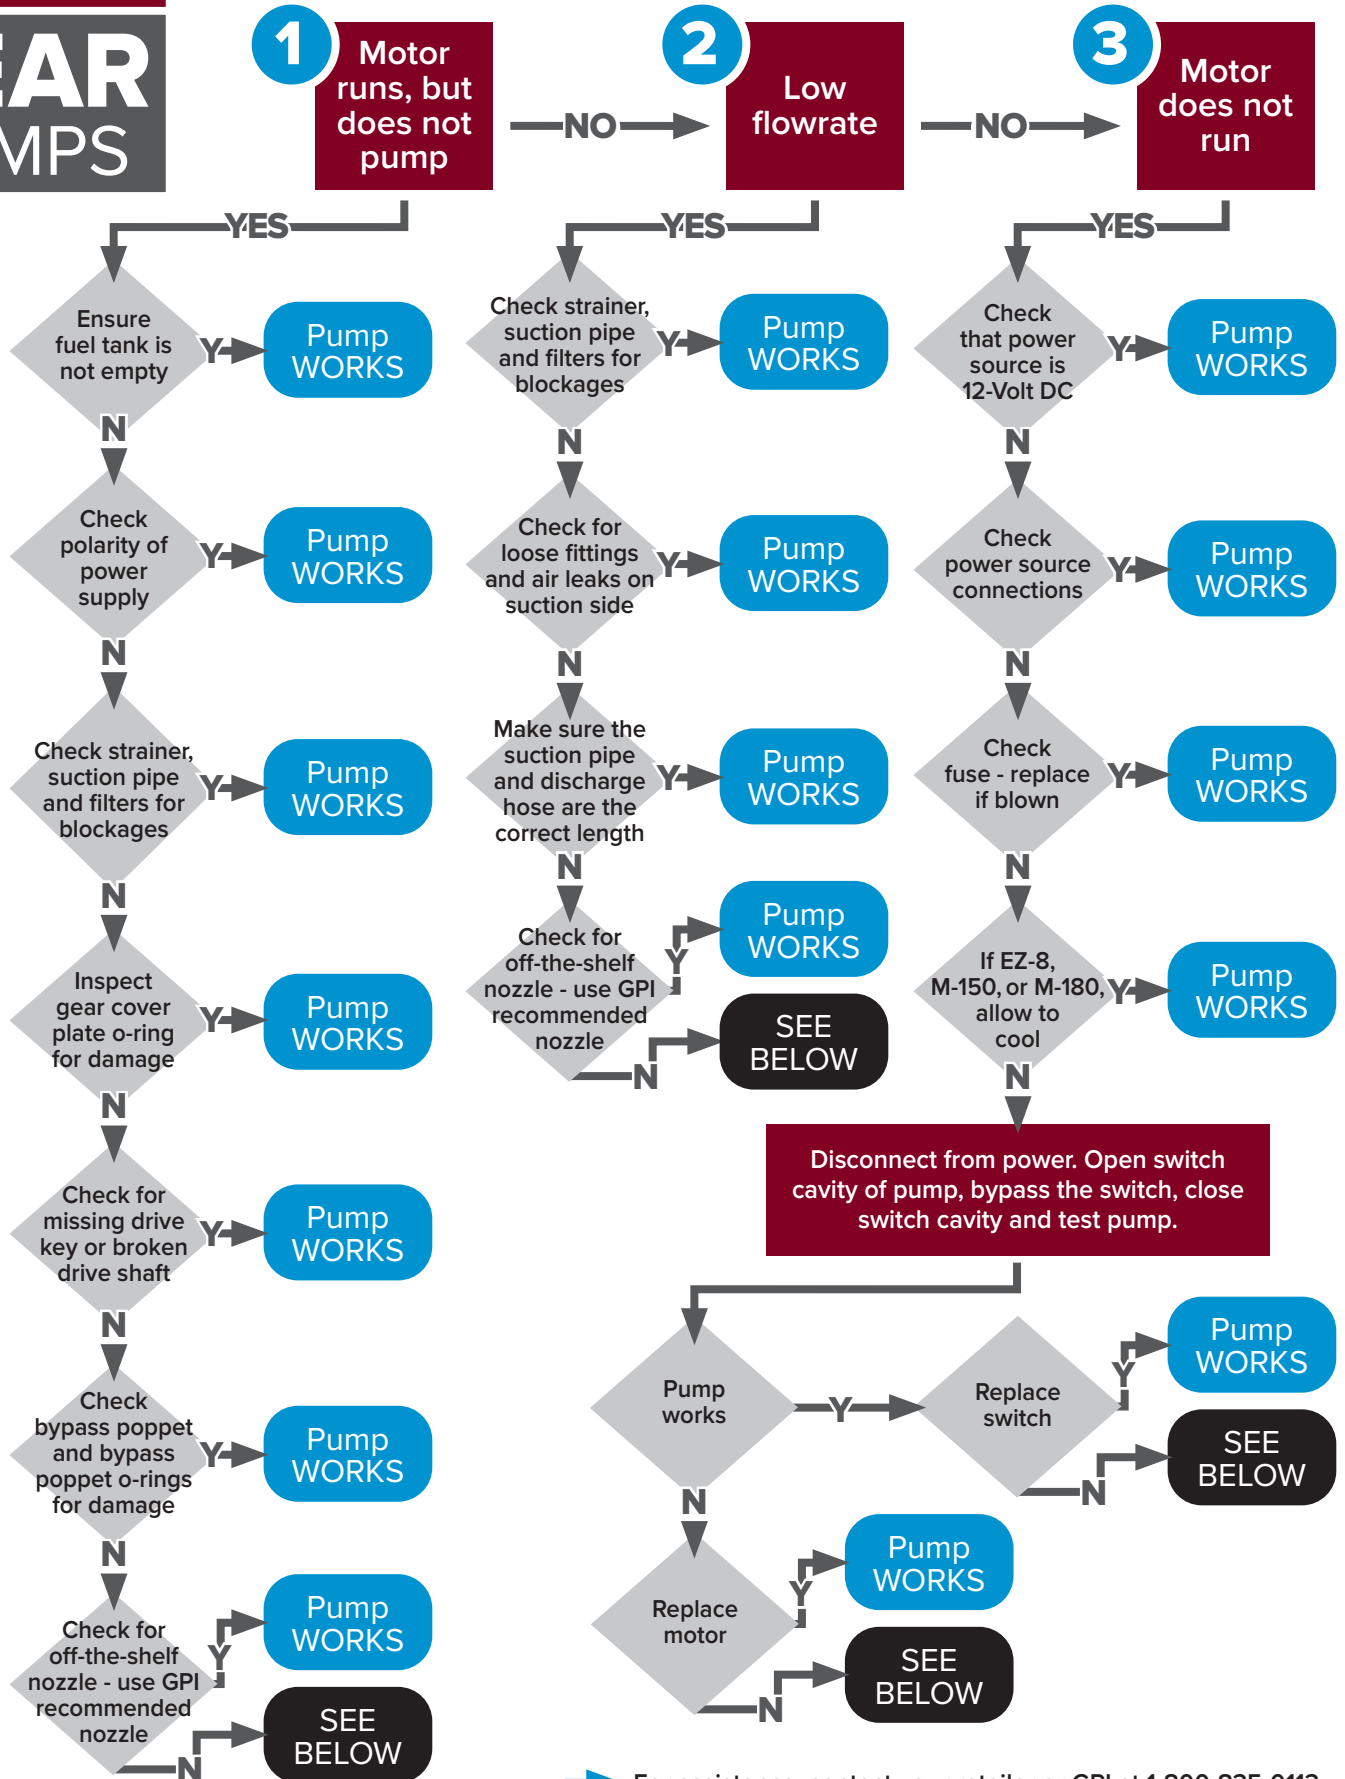

12 VOLT GEAR PUMPS

INCLUDES THESE MODELS: EZ-8, M-150, M-180, G20, P-120, P-200, L5016, AND L5020

After each process ask yourself, "did that fix the problem?"

TROUBLESHOOTING GUIDE

➔ For assistance, contact your retailer or GPI at 1-800-835-0113.

INCLUDES THESE MODELS: M-1115, L5116, L5132, PA-120, AND PA-200

After each process ask yourself, "did that fix the problem?"

115 VOLT GEAR PUMPS

➔ For assistance, contact your retailer or GPI at 1-800-835-0113.

12 VOLT

VANE PUMPS

INCLUDES THESE MODELS: M-3020, M-3025, PRO20-112, PRO25-112, AND V25

After each process ask yourself, "did that fix the problem?"

TROUBLESHOOTING GUIDE

➔ For assistance, contact your retailer or GPI at 1-800-835-0113.