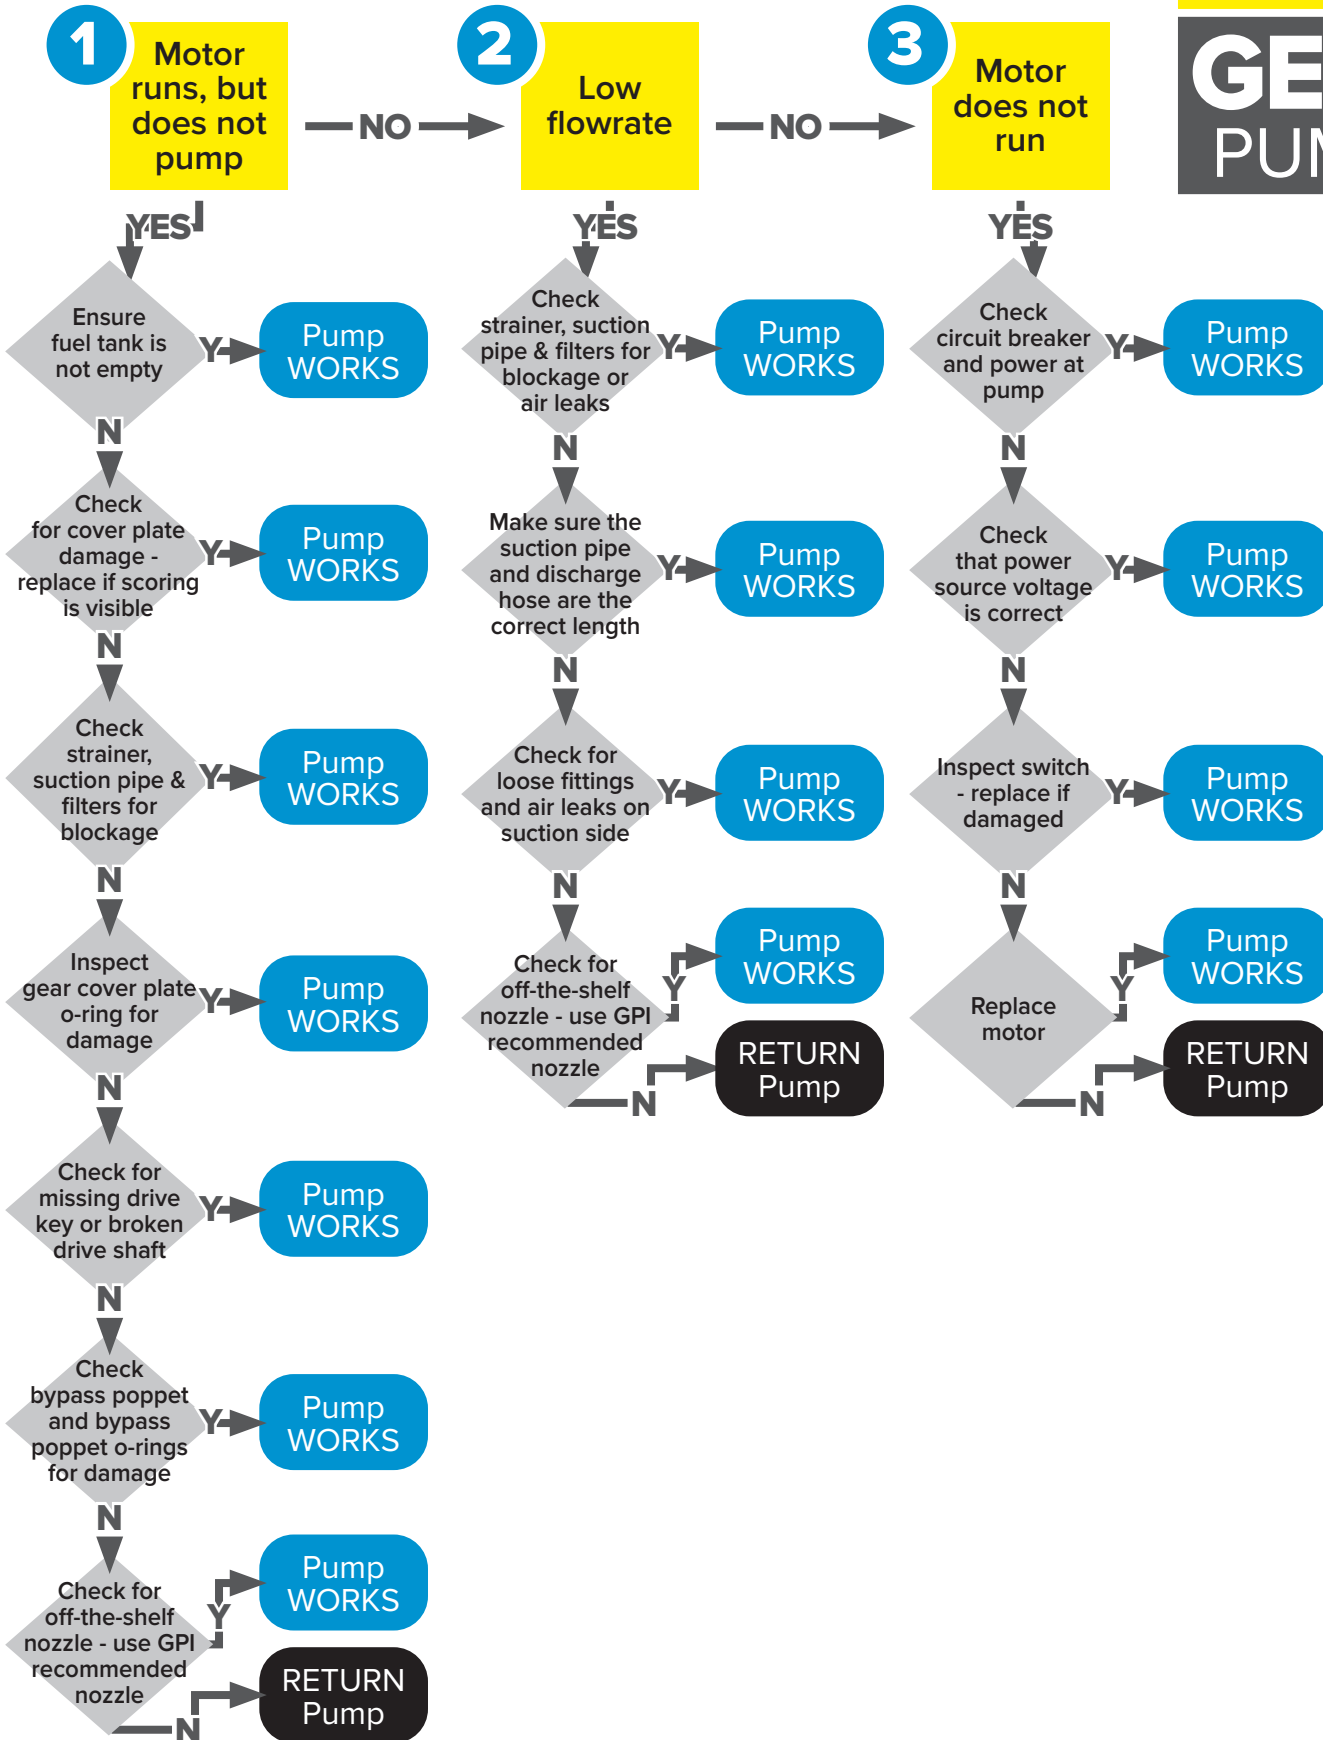

12 VOLT GEAR PUMPS

INCLUDES THESE MODELS: EZ-8, M-150, M-180, G20, P-120, P-200, L5016, AND L5020

After each process ask yourself, "did that fix the problem?"

TROUBLESHOOTING GUIDE

➔ For assistance, contact your retailer or GPI at 1-800-835-0113.

INCLUDES THESE MODELS: M-1115, L5116, L5132, PA-120, AND PA-200

After each process ask yourself, "did that fix the problem?"

115 VOLT GEAR PUMPS

➔ For assistance, contact your retailer or GPI at 1-800-835-0113.

12 VOLT

VANE PUMPS

INCLUDES THESE MODELS: M-3020, M-3025, PRO20-112, PRO25-112, AND V25

After each process ask yourself, "did that fix the problem?"

TROUBLESHOOTING GUIDE

➔ For assistance, contact your retailer or GPI at 1-800-835-0113.