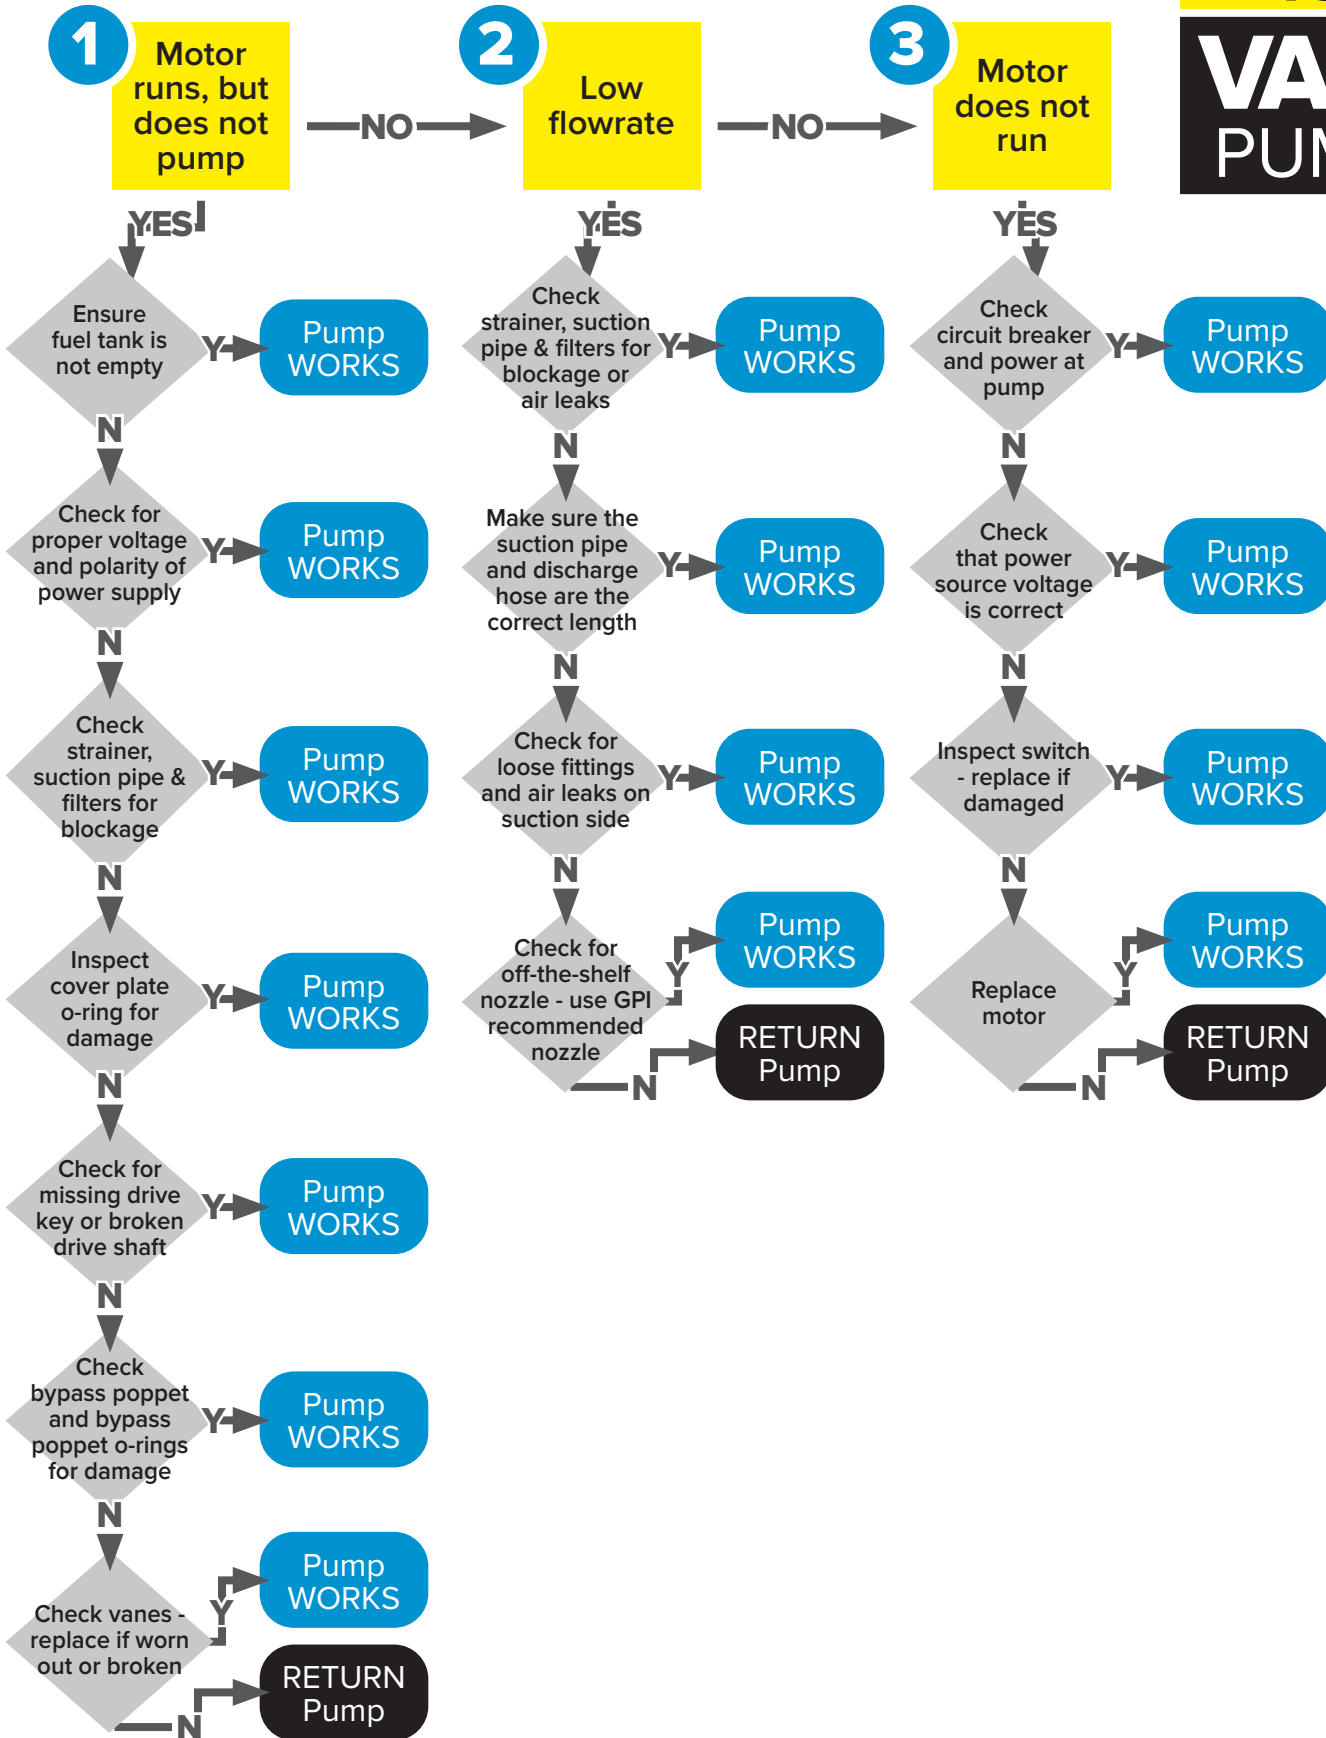

INCLUDES THESE MODELS: M-3120, M-3130, PRO20-115, V25, AND PRO35-115

After each process ask yourself, "did that fix the problem?"

115/230
VOLT

VANE
PUMPS

➔ For assistance, contact your retailer or GPI at 1-800-835-0113.